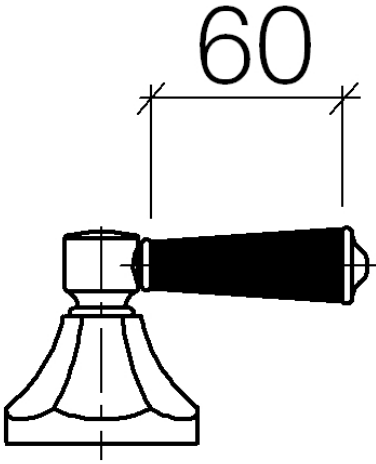

MADISON Bath shower set for bath rim or tile edge installation - Brushed Durabron (23kt Gold)

MADISON

ST 030 100 3370

- spout: circular, air-enriched flow
- max. spout flow rate 23 l/min
- Hand shower: COMPACT RAIN, max. flow rate 6.8 l/min (at 3 bar)
- complete hand shower set with anti-scale system
- 225mm projection
- automatic bath/shower diverter
- height of mixer 185 mm
- height up to aerator 140 mm
- hole diameter valve 32 mm
- hole diameter spout 32 mm
- hole diameter for complete hand shower set 32 mm
- rosette for spout Ø 70mm
- rosette for complete hand shower set Ø 60mm
- rosette for deck valve Ø 60mm
- metal shower hose 1750mm with integrated anti-twist protection

MADISON

ST 030 100 3370

MADISON Bath shower set for bath rim or tile edge installation - Brushed Durabronss (23kt Gold)

MADISON

ST 030 100 3370

- for basin fittings

NOTE: Mixers are supplied without lever inserts.
Please order the lever inserts separately!

ST 030 100 3370

ST 030 100 3370
Parts for other finishes can be found here: [Chrome](#)

- 225mm projection
- complete hand shower set: normal flow
- spout: circular, air-enriched flow
- complete hand shower set with anti-scale system
- automatic bath/shower diverter
- height of mixer 185 mm
- height up to aerator 140 mm
- hole diameter valve 32 mm
- hole diameter spout 32 mm
- hole diameter for complete hand shower set 32 mm
- rosette for spout Ø 70mm
- rosette for complete hand shower set Ø 60mm
- rosette for deck valve Ø 60mm
- metal shower hose 1750mm with integrated anti-twist protection
- max. spout flow rate 23 l/min
- max. flow for complete hand shower set 6.8 l/min