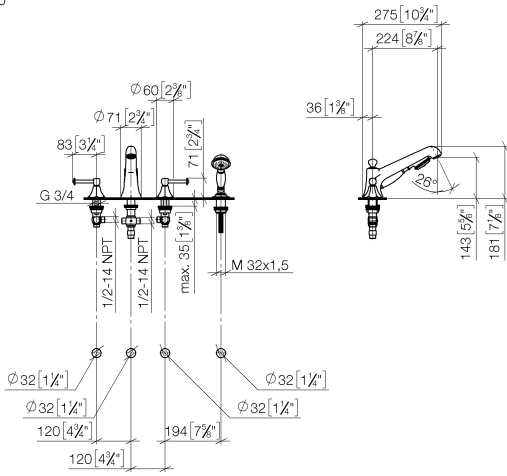

MADISON Bath shower set for bath rim or tile edge installation - Brushed Durabron (23kt Gold)

MADISON

ST 030 100 3370

- spout: circular, air-enriched flow
- max. spout flow rate 23 l/min
- Hand shower: COMPACT RAIN, max. flow rate 6.8 l/min (at 3 bar)
- complete hand shower set with anti-scale system
- 225mm projection
- automatic bath/shower diverter
- height of mixer 185 mm
- height up to aerator 140 mm
- hole diameter valve 32 mm
- hole diameter spout 32 mm
- hole diameter for complete hand shower set 32 mm
- rosette for spout Ø 70mm
- rosette for complete hand shower set Ø 60mm
- rosette for deck valve Ø 60mm
- metal shower hose 1750mm with integrated anti-twist protection

ST 030 100 3370

ST 030 100 3370
Parts for other finishes can be found here: [Chrome](#)

- 225mm projection
- complete hand shower set: normal flow
- spout: circular, air-enriched flow
- complete hand shower set with anti-scale system
- automatic bath/shower diverter
- height of mixer 185 mm
- height up to aerator 140 mm
- hole diameter valve 32 mm
- hole diameter spout 32 mm
- hole diameter for complete hand shower set 32 mm
- rosette for spout Ø 70mm
- rosette for complete hand shower set Ø 60mm
- rosette for deck valve Ø 60mm
- metal shower hose 1750mm with integrated anti-twist protection
- max. spout flow rate 23 l/min
- max. flow for complete hand shower set 6.8 l/min

ST 030 100 3370
mm [inches]
1:10

Flow rate chart

Certificates

LGA_8028. Belgaqua_21-380-27_4.

ST 030 100 3370

Spare parts list

No.	Item Number	Name	Quantity used	Delivery time
1	20 000 370-28	side panel	1	60
2	13 502 380-28	spout	1	-
Spare part can no longer be ordered, please order the replacement item				
3	12 502 970 90	High pressure hose 1/2" x 1/2" x 400 mm -	2	2
4	20 000 371-28	side panel	1	60
5	27 703 370-28	shower set	1	-
Spare part can no longer be ordered, please order the replacement item				