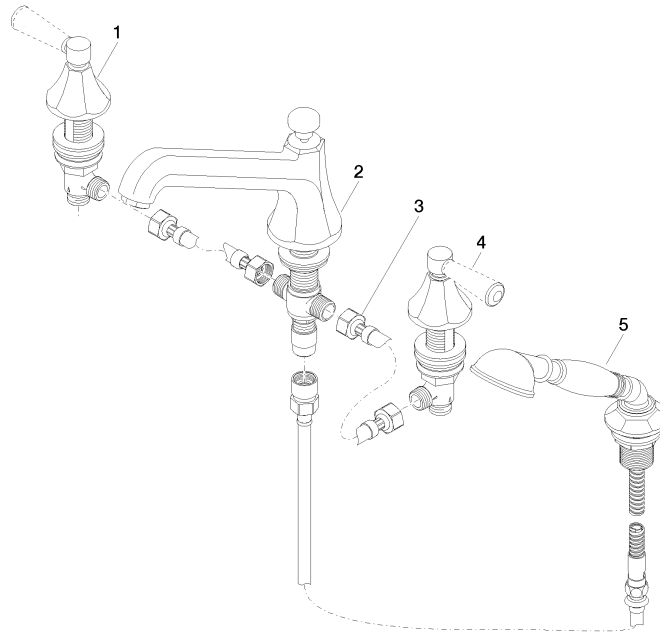

MADISON Bath shower set for bath rim or tile edge installation - Brushed Durabron (23kt Gold)

MADISON

ST 030 100 3370

- spout: circular, air-enriched flow
- max. spout flow rate 23 l/min
- Hand shower: COMPACT RAIN, max. flow rate 6.8 l/min (at 3 bar)
- complete hand shower set with anti-scale system
- 225mm projection
- automatic bath/shower diverter
- height of mixer 185 mm
- height up to aerator 140 mm
- hole diameter valve 32 mm
- hole diameter spout 32 mm
- hole diameter for complete hand shower set 32 mm
- rosette for spout Ø 70mm
- rosette for complete hand shower set Ø 60mm
- rosette for deck valve Ø 60mm
- metal shower hose 1750mm with integrated anti-twist protection

ST 030 100 3370

ST 030 100 3370
Parts for other finishes can be found here: [Chrome](#)

- 225mm projection
- complete hand shower set: normal flow
- spout: circular, air-enriched flow
- complete hand shower set with anti-scale system
- automatic bath/shower diverter
- height of mixer 185 mm
- height up to aerator 140 mm
- hole diameter valve 32 mm
- hole diameter spout 32 mm
- hole diameter for complete hand shower set 32 mm
- rosette for spout Ø 70mm
- rosette for complete hand shower set Ø 60mm
- rosette for deck valve Ø 60mm
- metal shower hose 1750mm with integrated anti-twist protection
- max. spout flow rate 23 l/min
- max. flow for complete hand shower set 6.8 l/min

ST 030 100 3370
mm [inches]
1:10

Flow rate chart

Certificates

LGA_8028. Belgaqua_21-380-27_4.

ST 030 100 3370

Spare parts list

No.	Item Number	Name	Quantity used	Delivery time
1	20 000 370-28	side panel	1	60
2	13 502 380-28	spout	1	-
Spare part can no longer be ordered, please order the replacement item				
3	12 502 970 90	High pressure hose 1/2" x 1/2" x 400 mm -	2	2
4	20 000 371-28	side panel	1	60
5	27 703 370-28	shower set	1	-
Spare part can no longer be ordered, please order the replacement item				