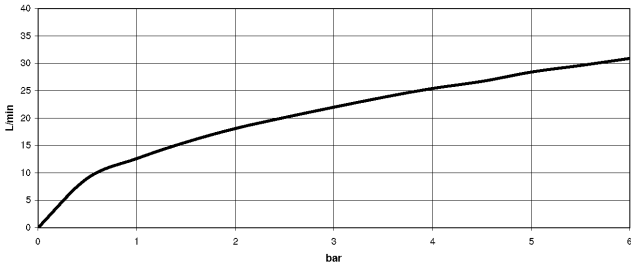

ST 030 100 3370
mm [inches]
1:10

Flow rate chart

Certificates

LGA_8028. Belgaqua_21-380-27_4.

ST 030 100 3370

Spare parts list

No.	Item Number	Name	Quantity used	Delivery time
1	20 000 370-28	side panel	1	60
2	13 502 380-28	spout	1	-
Spare part can no longer be ordered, please order the replacement item				
3	12 502 970 90	High pressure hose 1/2" x 1/2" x 400 mm -	2	2
4	20 000 371-28	side panel	1	60
5	27 703 370-28	shower set	1	-
Spare part can no longer be ordered, please order the replacement item				